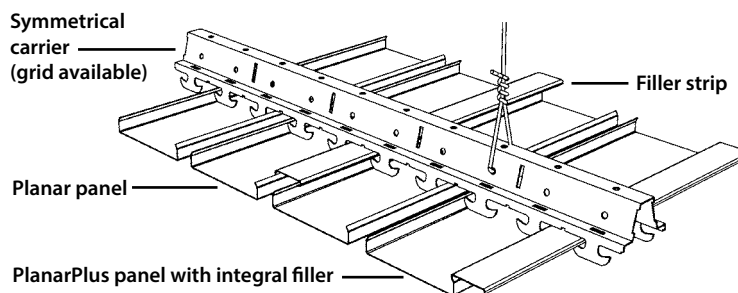

Recessed Filler Strip

Perforation Pattern

62R216S
 0.0625" diameter holes
 0.216" lineal centers
 .125" border
 7.8% open area

* MetalWood II finished aluminum panels are constructed from 0.024" base aluminum metal with 0.008" vinyl laminate for a total panel thickness of 0.032"